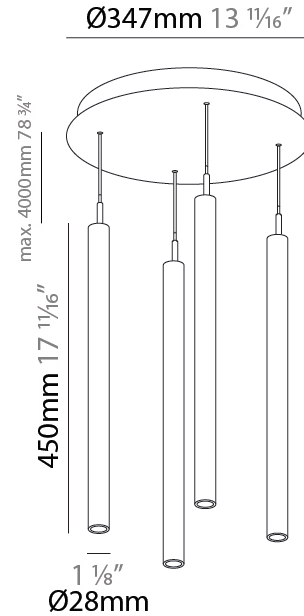

GENERAL

Series: G-Mini Round
Subseries: G-Mini Round Hangover
Brand: Prolicht
Division: Architectural
Mounting Type: Suspension
Mounting Location: Ceiling
Subcategory: Spots

PHYSICAL

Shape: Cylinder
Diameter (mm): 347
Diameter (in): 13 11/16
Height (mm): 450
Height (in): 17 11/16
Light Distribution: Direct
Fixture Finish: SSR / BKV / CWI / CRY / HAB / UFT / ITA / RUA / FTG / MYG / LOD / PUS / FRO / FUP / KIA / POP / BLS / SPG / MEY / GOH / GUM / CHC / COM / ABZ / JAG / OBR / MOS / ROR
Accent Finish: NOF / COP / MIR / SSS
Fixture Material: Extruded Aluminum / Steel
Cable Details: 2,000mm/78 3/4" / 4,000mm/157 1/2" - Cable, Black, Green, Orange, Red, White

ELECTRICAL

Lamp Type: LED (Zhaga Standard)
Input Wattage (W): 26
Total Output Wattage (W): 23.7
Dimming: Tri-Mode (Non-Dimming and Phase Dimming (120Vac only) and 0-10V Dimming)
Driver Included: Yes
Driver Location: Integrated
Driver Type: Constant Current - Universal
Driver Class: Class 2
Input Voltage (V): 120 - 277

LED

Color Temperature (°K): 2700 / 3000 / 3500 / 4000
Max. Delivered Lumen (lm): 1614 / 1709 / 1804 / 1852
Nominal Lumen (lm): 1840 / 1949 / 2057 / 2112
CRI: >90 CRI
Lamp Life (hrs): 50000

OPTICAL

Beam Angle: 20 / 26 / 56

RATINGS AND CERTIFICATIONS

Certified By: Certified for North American Standards
IP rating: IP20